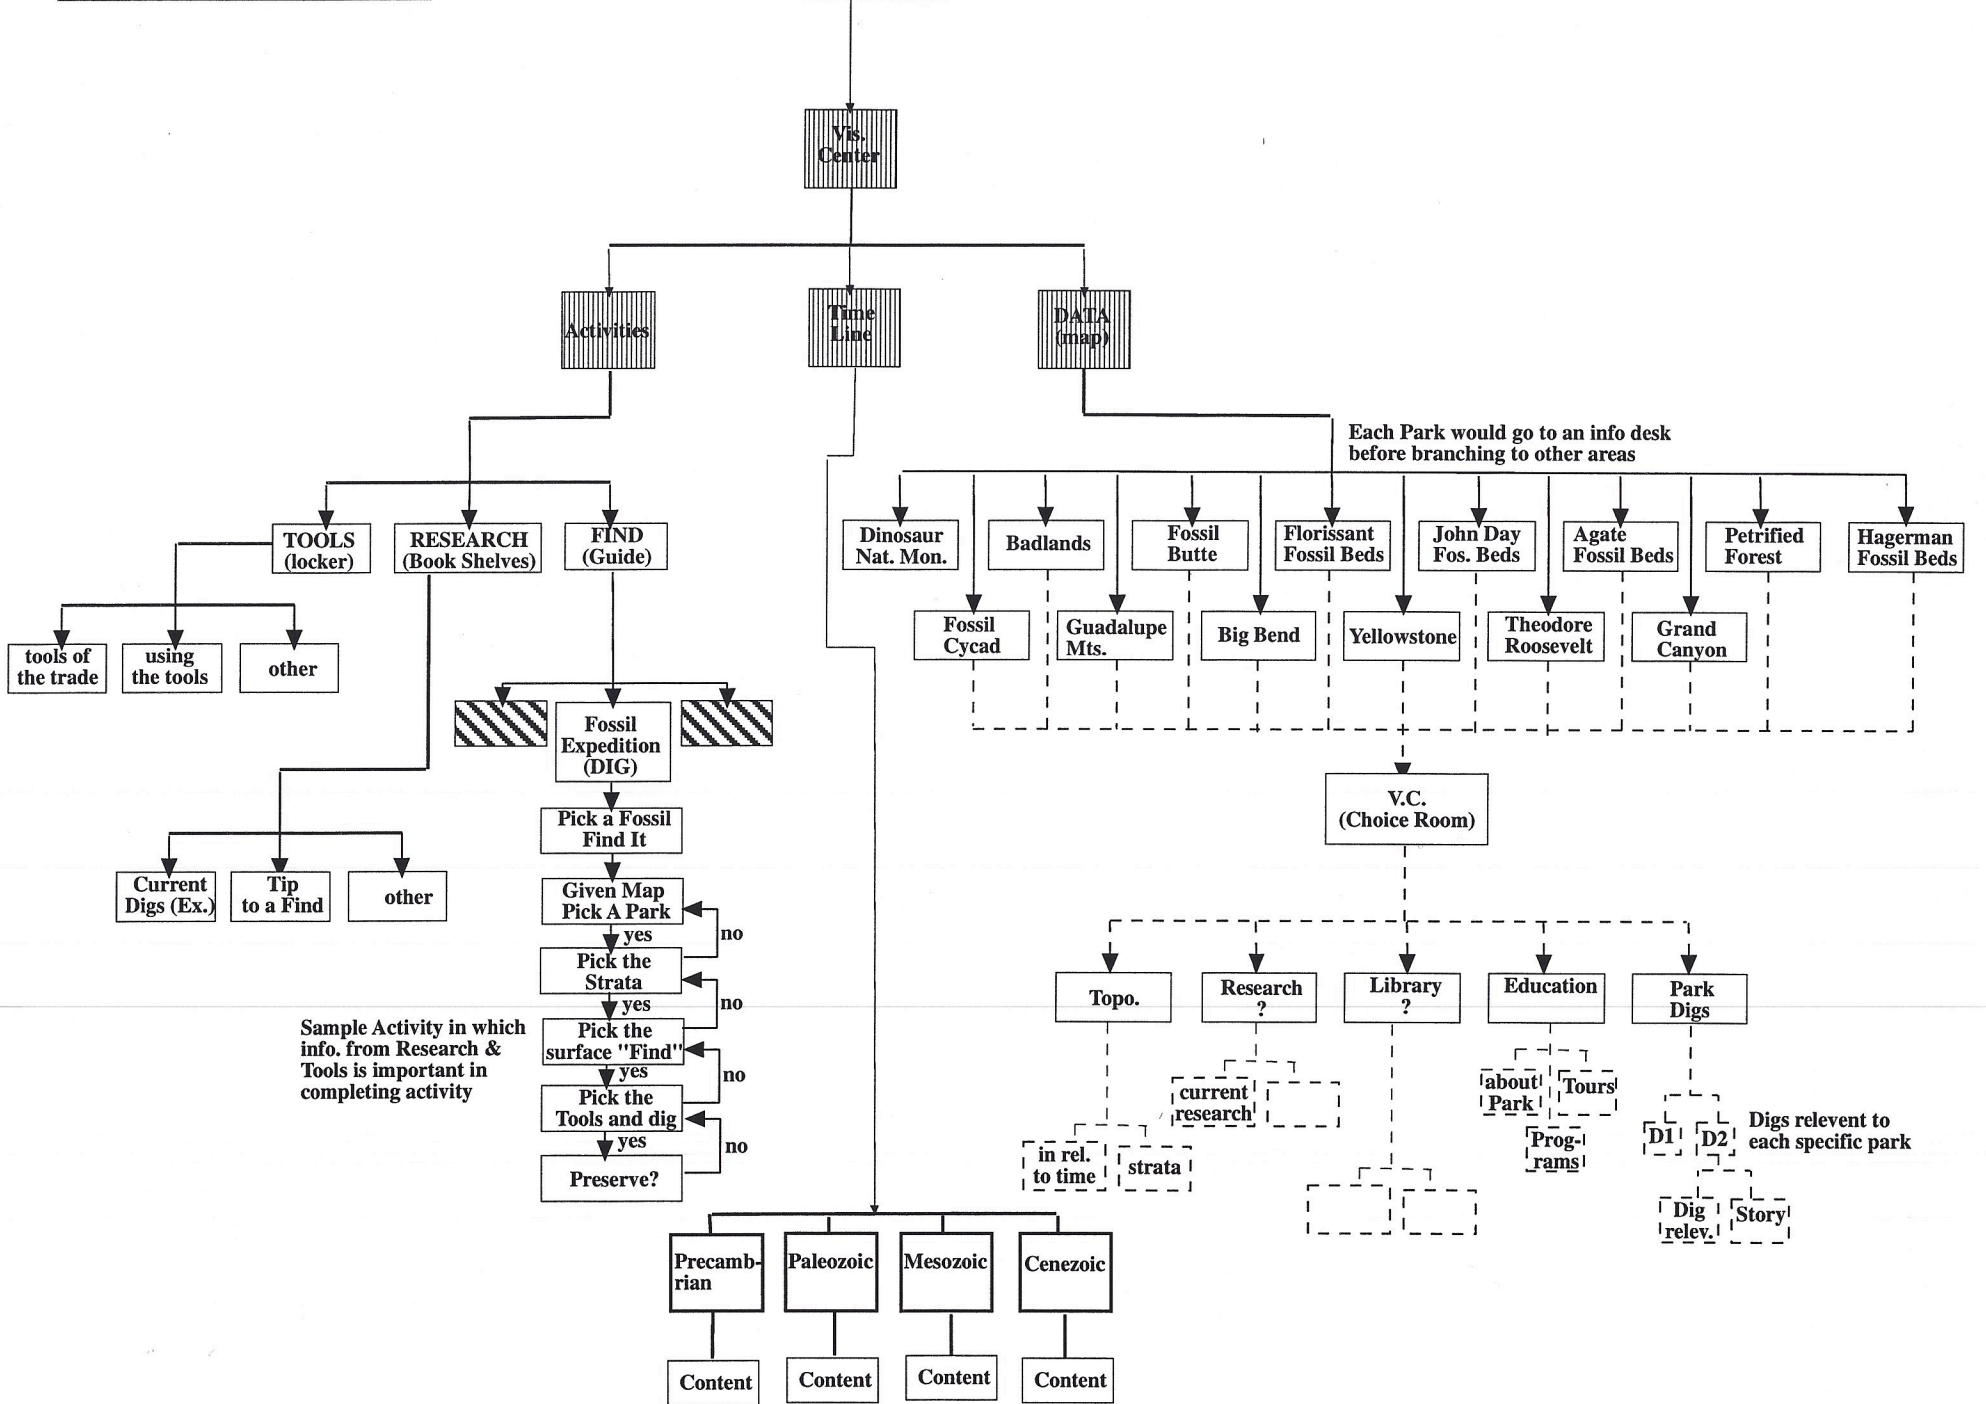

FLOW CHART

Fossil Life of National Parks

This will interface with the ERA level of the timeline.

FLOW CHART

Fossil Life of National Parks

FLOW CHART

Fossil Life of National Parks

Intro Animation

FLOW CHART

Fossil Life of the National Parks

Intro Animation

Content Entry Point

Activities

Time Line

DATA (map)

Each Park would go to an info desk before branching to other areas

V.C. (Choice Room)

Each park enters VC environment and navigates to content for that specific park.

Sample Activity in which info. from Research & Tools is important in completing activity

Hyperlink between related areas of content.

outside the park

QR Will be placed within structure based on what is available. (# of examples, amount of content, availability of software etc.)