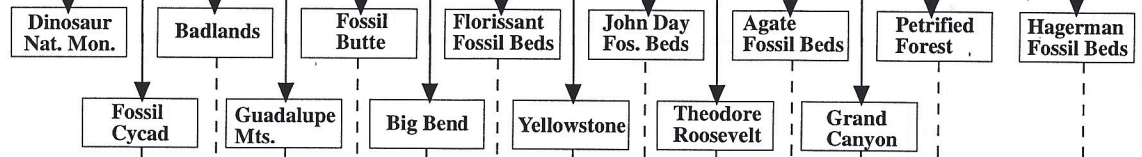

FLOW CHART

Fossil Life of National Parks

This will interface with the ERA level of the timeline.

FLOW CHART

Fossil Life of National Parks

FLOW CHART

Fossil Life of National Parks

Intro Animation

FLOW CHART

Fossil Life of the National Parks

Intro Animation

Content Entry Point

Activities

Time Line

DATA (map)

Each Park would go to an info desk before branching to other areas

V.C. (Choice Room)

Each park enters VC environment and navigates to content for that specific park.

Sample Activity in which info. from Research & Tools is important in completing activity

Hyperlink between related areas of content.