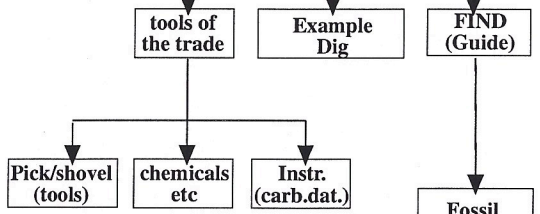

FLOW CHART

Fossil Life of the National Parks

Intro Animation

Content Entry Point

Activities

Time Line

DATA (map)

Each Park would go to an info desk before branching to other areas

V.C. (Choice Room)

Each park enters VC environment and navigates to content for that specific park.

Sample Activity in which info. from Research & Tools is important in completing activity

Hyperlink between related areas of content.