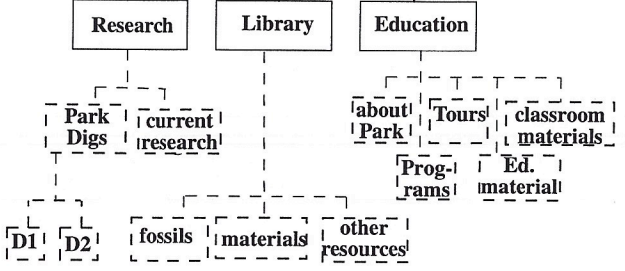

FLOW CHART

Fossil Life of the National Parks

Intro Animation

Content Entry Point

Activities

Time Line

DATA (map)

Each Park would go to an info desk before branching to other areas

V.C. (Choice Room)

Each park enters VC environment and navigates to content for that specific park.

Sample Activity in which info. from Research & Tools is important in completing activity

Hyperlink between related areas of content.