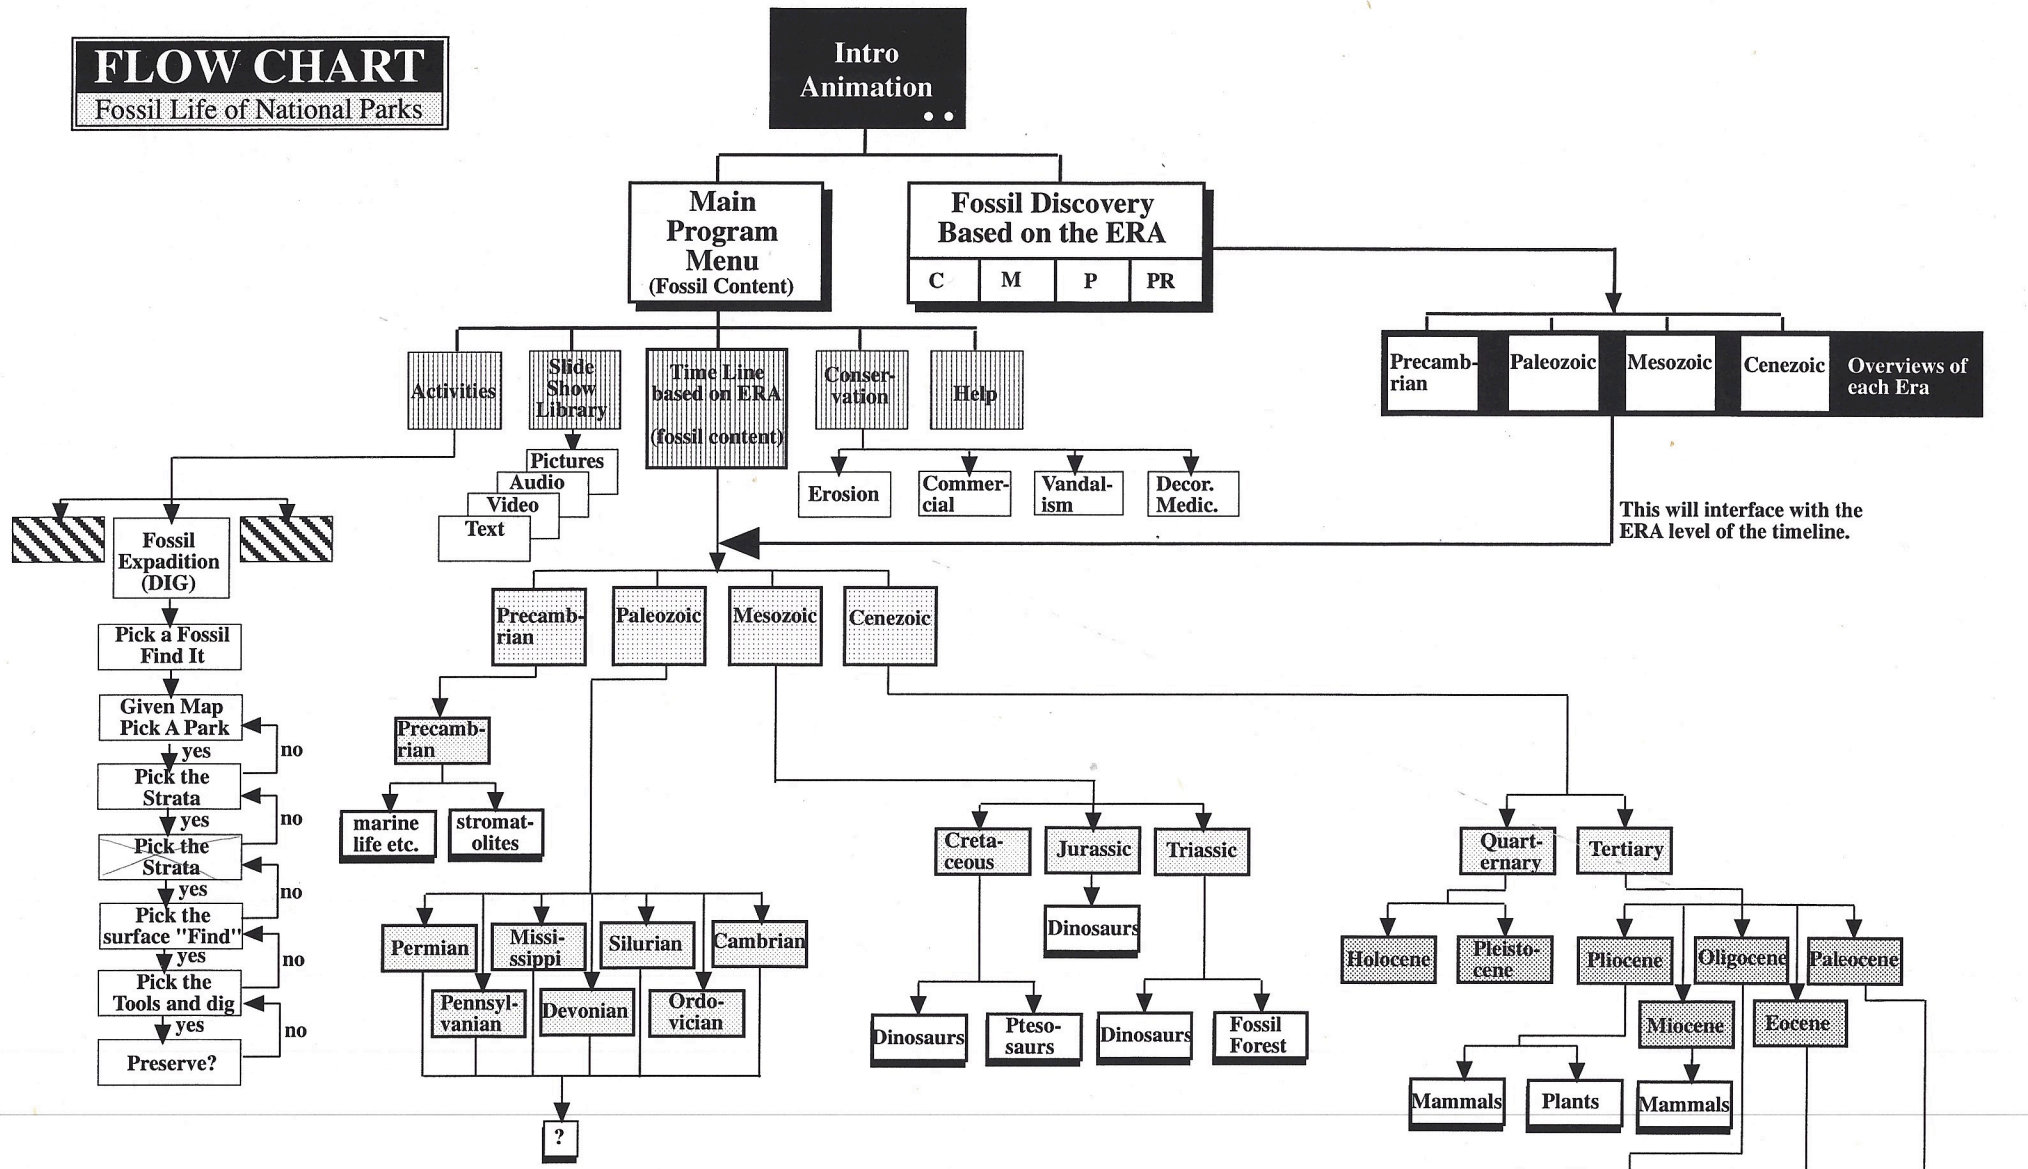

FLOW CHART

Fossil Life of National Parks

This will interface with the ERA level of the timeline.

FLOW CHART

Fossil Life of National Parks

FLOW CHART

Fossil Life of National Parks

Intro Animation

FLOW CHART

Fossil Life of the National Parks

Intro Animation

Content Entry Point

Activities

Time Line

DATA (map)

Each Park would go to an info desk before branching to other areas

V.C. (Choice Room)

Each park enters VC environment and navigates to content for that specific park.

Sample Activity in which info. from Research & Tools is important in completing activity

Hyperlink between related areas of content.

outside the park

QR Will be placed within structure based on what is available. (# of examples, amount of content, availability of software etc.)