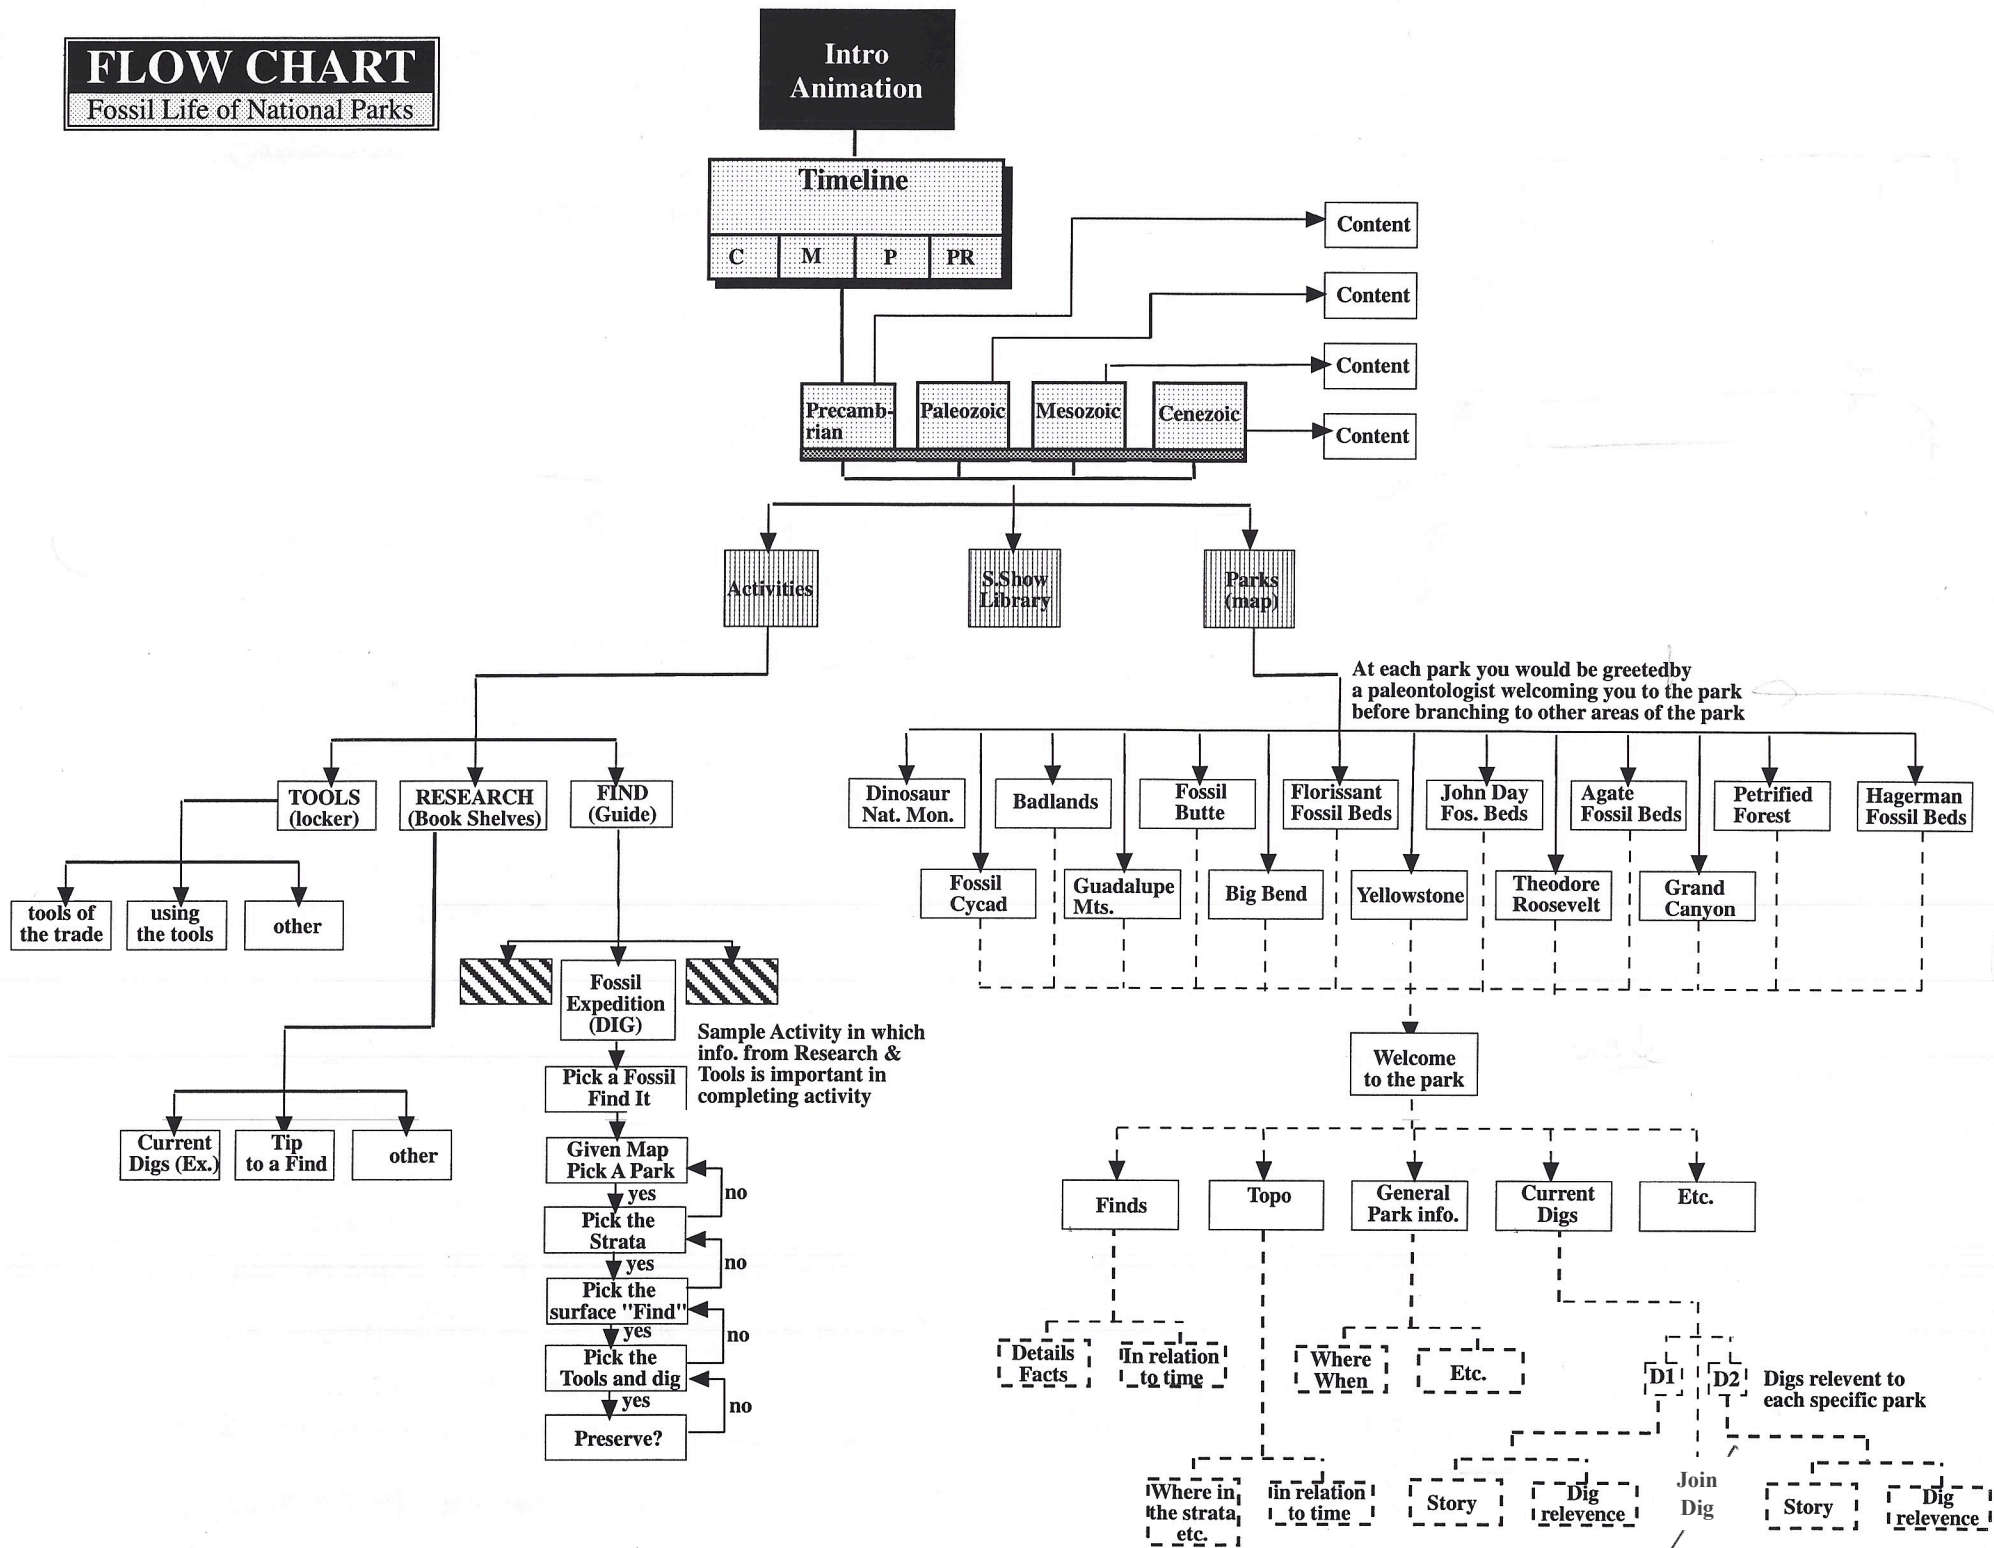

FLOW CHART

Fossil Life of National Parks

This will interface with the ERA level of the timeline.

FLOW CHART

Fossil Life of National Parks

FLOW CHART

Fossil Life of National Parks

Intro Animation

FLOW CHART

Fossil Life of the National Parks

Intro Animation

Content Entry Point

Activities

Time Line

DATA (map)

Each Park would go to an info desk before branching to other areas

V.C. (Choice Room)

Each park enters VC environment and navigates to content for that specific park.

Sample Activity in which info. from Research & Tools is important in completing activity

Hyperlink between related areas of content.

outside the park

QR Will be placed within structure based on what is available. (# of examples, amount of content, availability of software etc.)